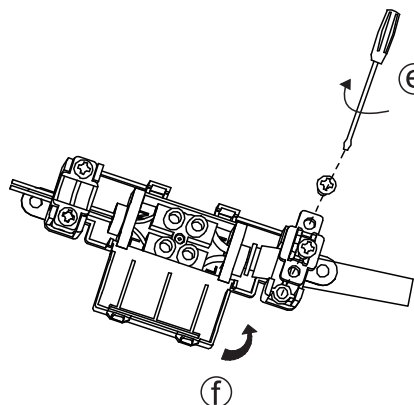

LED mirror lamp

Art.-Nr.: 97059

2X

2X

Nicht enthalten (Not included)

A

B

Hold Time
60 seconds

Mounting Height
2.5m Max

Max. 4.5m

C

D