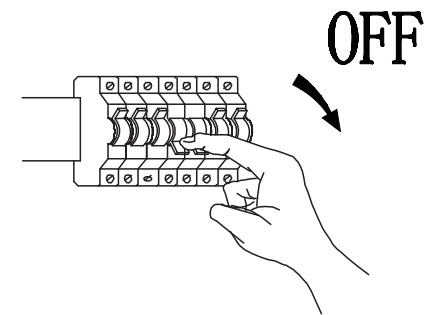

LED mirror lamp

Art.-Nr.: 97059

2X

2X

Nicht enthalten (Not included)

A

B

Hold Time
60 seconds

Mounting Height
2.5m Max

Max. 4.5m

C

D