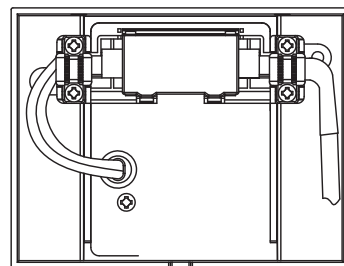

LED mirror lamp

Art.-Nr.: 97059

2X

2X

Nicht enthalten (Not included)

A

B

Hold Time
60 seconds

Mounting Height
2.5m Max

Max. 4.5m

C

D