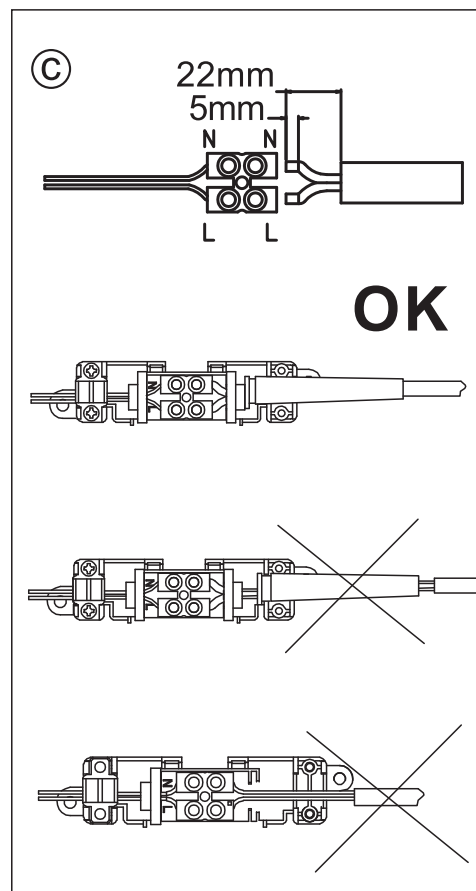

LED mirror lamp

Art.-Nr.: 97059

2X

2X

Nicht enthalten (Not included)

A

B

Hold Time
60 seconds

Mounting Height
2.5m Max

Max. 4.5m

C

D