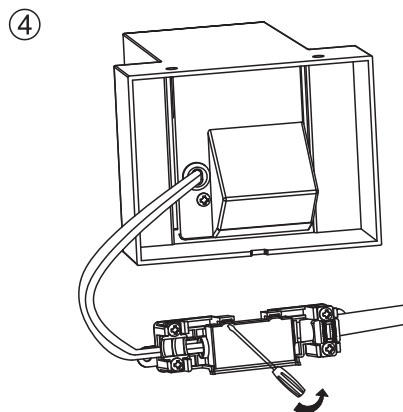

LED mirror lamp

Art.-Nr.: 97059

2X

2X

Nicht enthalten (Not included)

A

B

Hold Time
60 seconds

Mounting Height
2.5m Max

Max. 4.5m

C

D