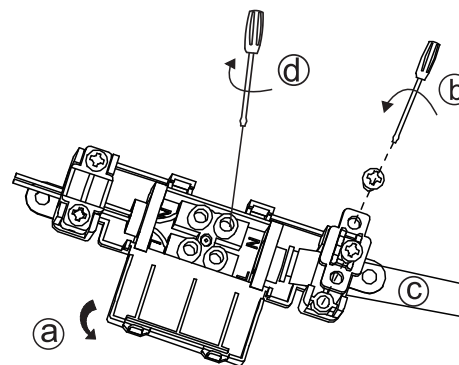

LED mirror lamp

Art.-Nr.: 97059

2X

2X

Nicht enthalten (Not included)

A

B

Hold Time
60 seconds

Mounting Height
2.5m Max

Max. 4.5m

C

D