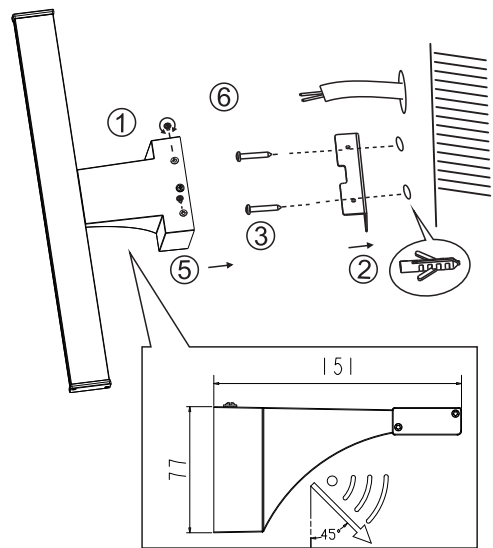

LED mirror lamp

Art.-Nr.: 97059

2X

2X

Nicht enthalten (Not included)

A

B

Hold Time
60 seconds

Mounting Height
2.5m Max

Max. 4.5m

C

D