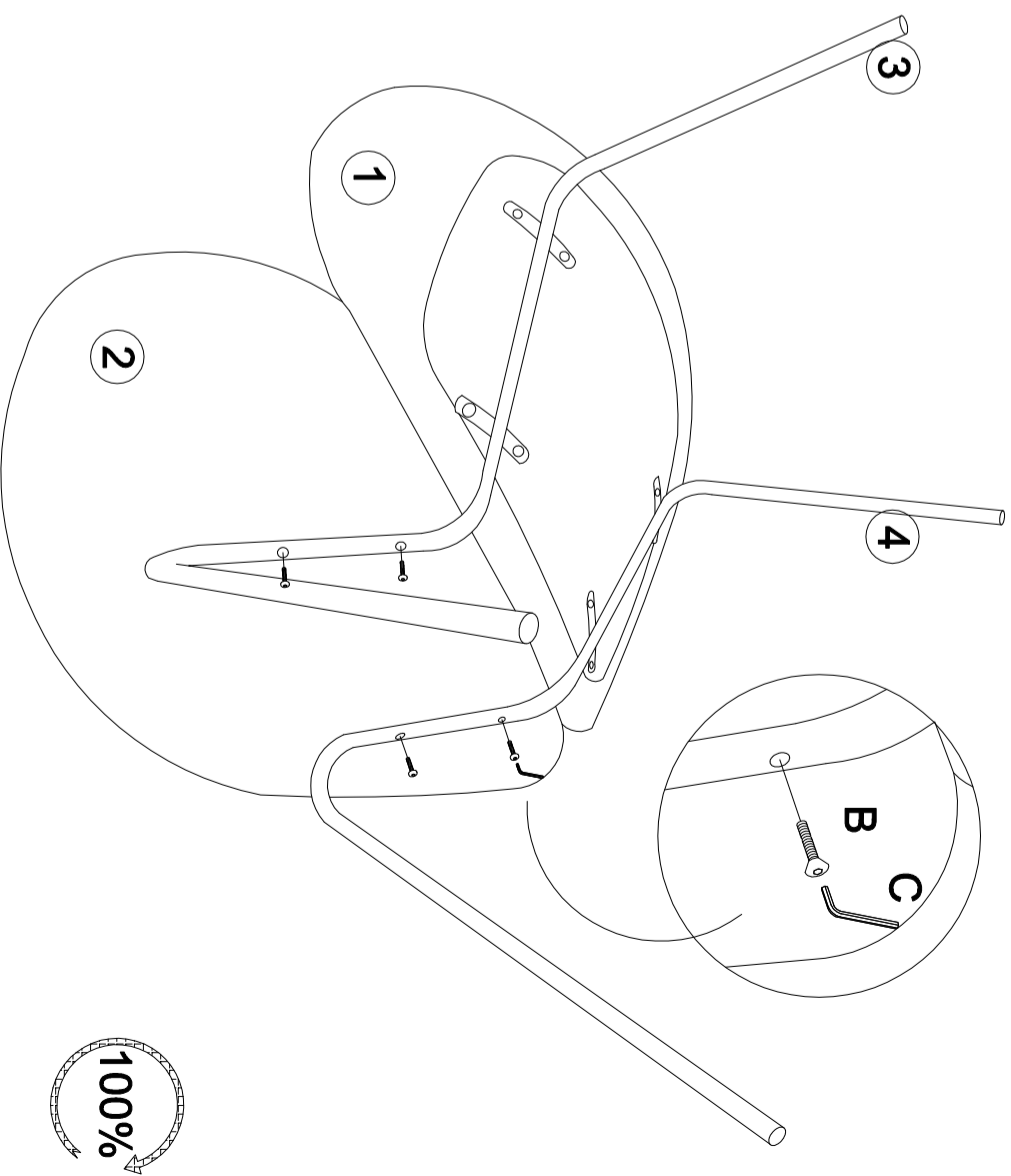

ASSEMBLY INSTRUCTION

LC883

A	B	C	
 M6*16mm 8 PCS	 M6*25mm 4 PCS	 4mm 1 PC	
 1 PC	 1 PC	 1 PC	 1 PC

1

75%

2

100%

adjustable feet